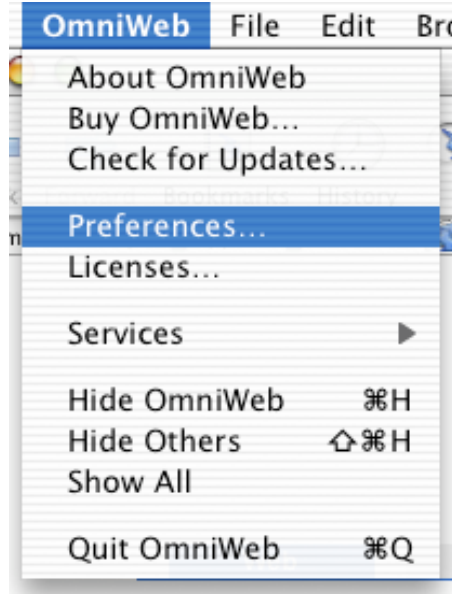

OmniWeb

Changing the Default Homepage

Under the *OmniWeb* menu choose *PREFERENCES*.

Under *OmniWeb Preferences* click on *General*.

Change the home page link under *Start Page*.
Press *RETURN* and close the window to apply the change.