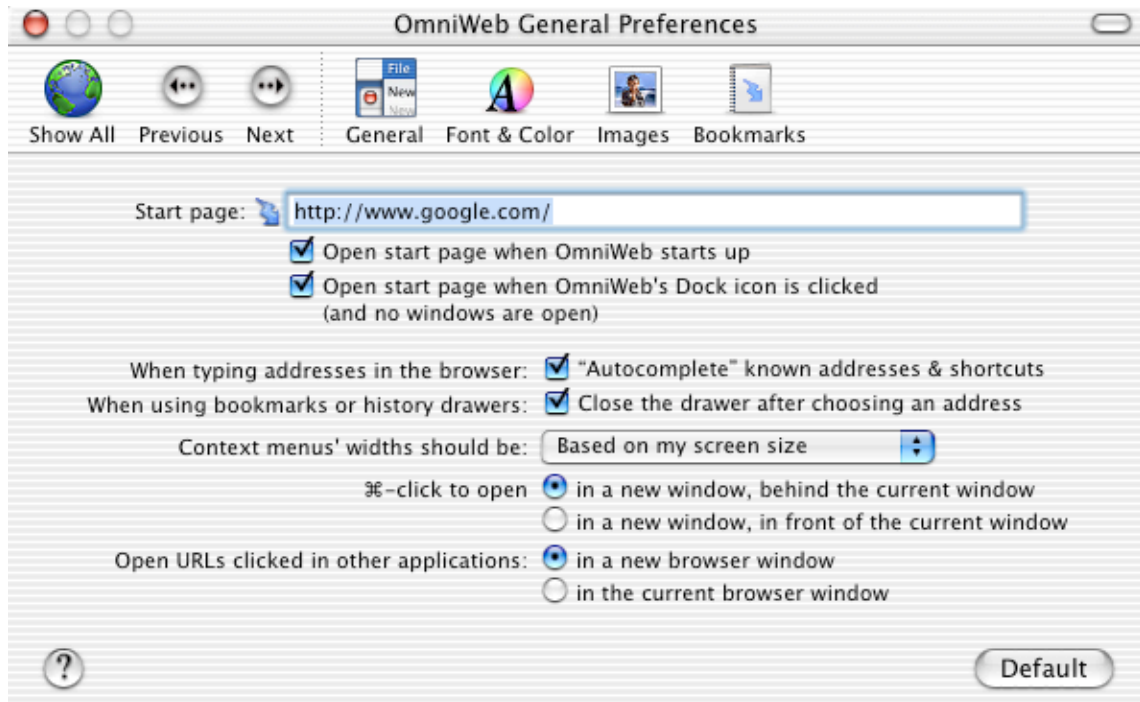

OmniWeb

Changing the Default Homepage

Under the *OmniWeb* menu choose *PREFERENCES*.

Under *OmniWeb Preferences* click on *General*.

Change the home page link under *Start Page*.
Press *RETURN* and close the window to apply the change.