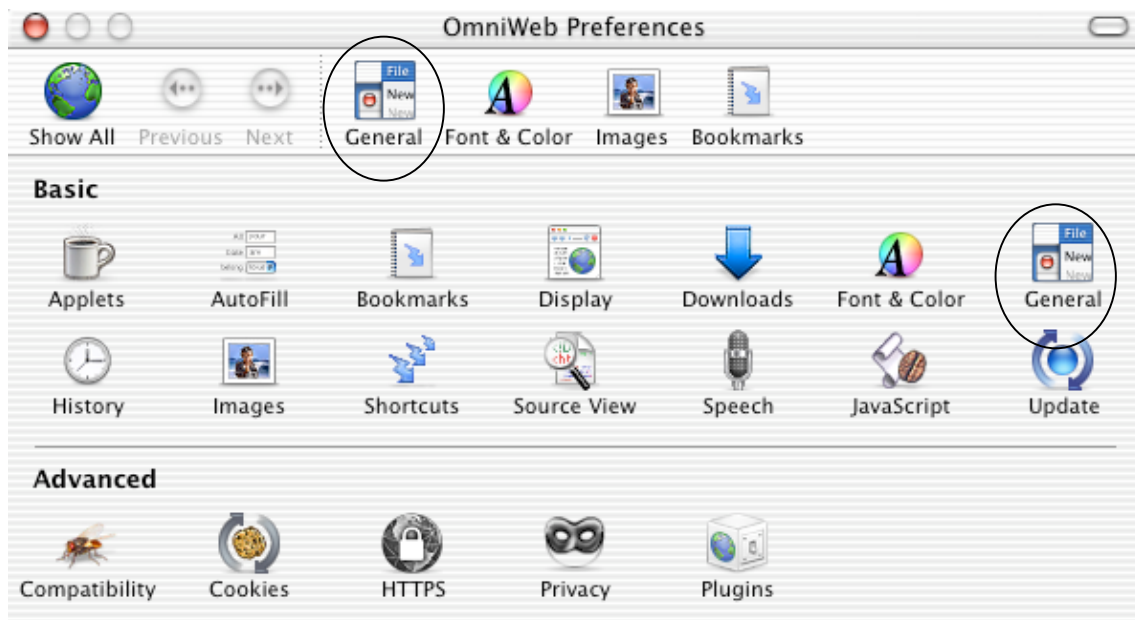

OmniWeb

Changing the Default Homepage

Under the *OmniWeb* menu choose *PREFERENCES*.

Under *OmniWeb Preferences* click on *General*.

Change the home page link under *Start Page*.
Press *RETURN* and close the window to apply the change.