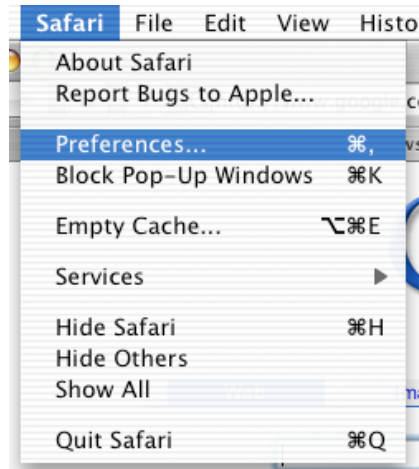

Safari

Changing the Default Homepage

Under the *SAFARI* menu choose *PREFERENCES*.

Change the home page link in the *Home Page* Field. Close the window to apply changes.

Deleting the Cache

Under the *Safari* menu choose *Empty Cache*.