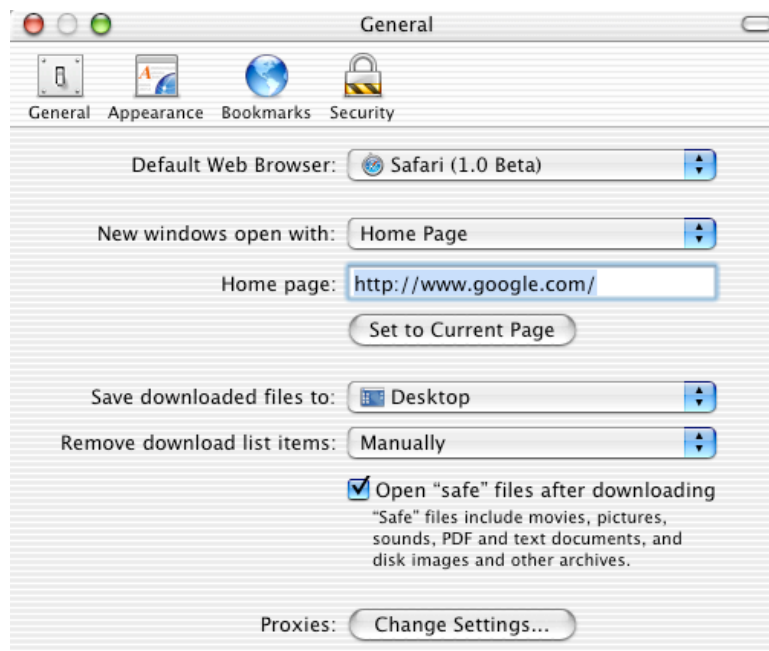

Safari

Changing the Default Homepage

Under the *SAFARI* menu choose *PREFERENCES*.

Change the home page link in the *Home Page* Field. Close the window to apply changes.

Deleting the Cache

Under the *Safari* menu choose *Empty Cache*.

Click *Empty* to finalize operation.